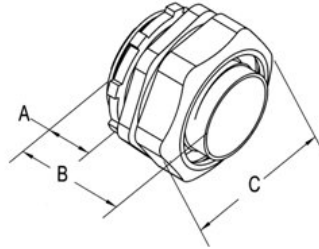

### Application

Straight connector for use with metallic liquid tight conduit.

### Certifications & Codes:

CSA File Number:	LR39354
Federal Specification Number:	A-A-50552
NEMA Standard:	FB-1
UL File Number:	E9391
UL Standard:	UL-514B
UNSPSC:	39121420

[Download Photo Image](#)   [Download Dimensional Image](#)  
Dimension A in Inches: 3/4  
Dimension B in Inches: 3/4  
Dimension C in Inches: 1-1/8

**Catalog ID:** 430-SLT

**UPC Number:** 781747024305

**Description:** Connector, Liquid Tight, Straight, Steel, Size 1/2 Inch

**Application:** Straight connector for use with metallic liquid tight conduit.