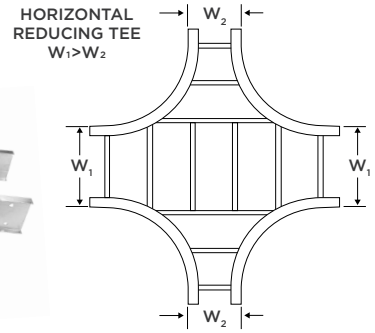

Fittings, Reducing Cross (Width 1 > Width 2)

Features

- All fittings have 3" flat sections at the ends to allow space for mounting splices
- For use indoors, outdoors or in harsh environments
- Aluminum Alloy 6063
- Rungs are welded to stringers for strength and continuity
- 9" Rung spacing
- Class 1 Fitting
- Splice plates and hardware included*

Rail Height	Width 1	Width 2	Radius	Catalog	
4"	9"	6"	12"	LFX4090612	
			24"	LFX4090624	
			36"	LFX4090636	
	12"	6"	12"	LFX4120612	
			24"	LFX4120624	
			36"	LFX4120636	
		9"	12"	12"	LFX4120912
				24"	LFX4120924
				36"	LFX4120936
	18"	6"	12"	LFX4180612	
			24"	LFX4180624	
			36"	LFX4180636	
		9"	12"	12"	LFX4180912
				24"	LFX4180924
				36"	LFX4180936
		12"	24"	12"	LFX4181212
				24"	LFX4181224
				36"	LFX4181236
24"	6"	12"	LFX4240612		
		24"	LFX4240624		
		36"	LFX4240636		
	9"	12"	12"	LFX4240912	
			24"	LFX4240924	
			36"	LFX4240936	

Rail Height	Width 1	Width 2	Radius	Catalog	
4"	24"	9"	24"	LFX4240924	
			36"	LFX4240936	
		12"	24"	LFX4241212	
			36"	LFX4241236	
		18"	12"	LFX4241812	
			24"	LFX4241824	
		36"	12"	LFX4241836	
			24"	LFX4241836	
		30"	6"	12"	LFX4300612
				24"	LFX4300624
				36"	LFX4300636
			9"	12"	LFX4300912
	24"			LFX4300924	
	36"			LFX4300936	
	12"		12"	LFX4301212	
			24"	LFX4301224	
			36"	LFX4301236	
	18"		12"	LFX4301812	
			24"	LFX4301824	
			36"	LFX4301836	
	24"	12"	LFX4302412		
		24"	LFX4302424		
		36"	LFX4302424		

Rail Height	Width 1	Width 2	Radius	Catalog
4"	30"	24"	36"	LFX4302436
			12"	LFX4360612
			24"	LFX4360624
	6"	6"	36"	LFX4360636
			12"	LFX4360912
			24"	LFX4360924
	9"	12"	36"	LFX4360936
			12"	LFX4361212
			24"	LFX4361224
	12"	24"	36"	LFX4361236
			12"	LFX4361812
			24"	LFX4361824
	18"	36"	36"	LFX4361836
			12"	LFX4362412
			24"	LFX4362424
	24"	30"	36"	LFX4362436
			12"	LFX4363012
			24"	LFX4363024
	36"	36"	36"	LFX4363036