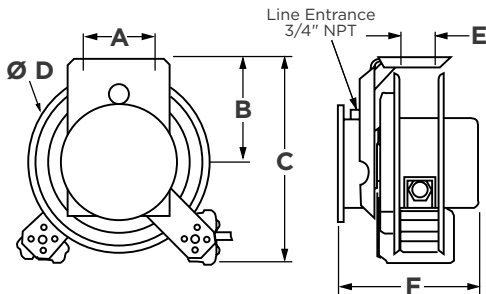

Note: *All heavy duty industrial cord reels are supplied with wire leads and 3/4" NPT hub feed. Power supply cable not supplied.

HBL501232WM1

HBL501242w
with HBL16PB

Accessories

Description	Weight lbs. (kg)	Catalog Number
16" pivot base.	13 (5.9)	HBL16PB
Replacement stop.	0.2 (.09)	HBLWPBS

Specifications

Listing/Certification	UL 355 and CSA, C22.2 No. 308
Environment	Type 4X enclosure, CAN/CSA - C22.2 No. 308 Dry, indoor and wet and damp outdoor non-hazardous location

Dimensions

Inch (mm)	A	B	C	D	E	F	G	H	I	J
14" Reel	6.50" (165)	8.12" (206)	16.25" (413)	13.75" (349)	3.00" (76)	12.19" (310)	3.00" (76)	3.00" (76)	3.00" (76)	6.50" (165)
16" Reel	6.50" (165)	9.12" (232)	18.25" (464)	15.75" (400)	3.00" (76)	14.19" (360)	6.00" (152)	6.00" (152)	4.94" (125)	6.50" (165)

HBL16PB

HBLWPBS

Pivot Base

340° Pivot Base (Optional)

Mounting Surface 4 Holes

14" 0.44 (11) diameter
16" 0.53 (13) diameter

Reel Base 4 Holes

14" 0.47 (12) diameter
16" 0.53 (13) diameter

Note: Pivot base for use only with Weatherproof Cable Reel.

Dimensions in Inches (mm)