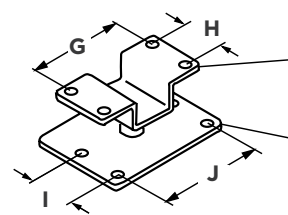

Specifications

Listing/Certification	UL 355 and CSA, C22.2 No. 308
Environment	Type 4X enclosure, CAN/CSA - C22.2 No. 308 Dry, indoor and wet and damp outdoor non-hazardous location

Dimensions

Inch (mm)	A	B	C	D	E	F	G	H	I	J
14" Reel	6.50" (165)	8.12" (206)	16.25" (413)	13.75" (349)	3.00" (76)	12.19" (310)	3.00" (76)	3.00" (76)	3.00" (76)	6.50" (165)
16" Reel	6.50" (165)	9.12" (232)	18.25" (464)	15.75" (400)	3.00" (76)	14.19" (360)	6.00" (152)	6.00" (152)	4.94" (125)	6.50" (165)

HBL16PB

HBLWPBS

Pivot Base

340° Pivot Base (Optional)

Mounting Surface 4 Holes

14" 0.44 (11) diameter
16" 0.53 (13) diameter

Reel Base 4 Holes

14" 0.47 (12) diameter
16" 0.53 (13) diameter

Note: Pivot base for use only with Weatherproof Cable Reel.

Dimensions in Inches (mm)