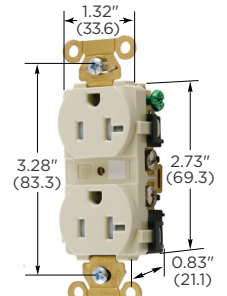

STRAIGHT BLADE DEVICES  
**HBL® Extra Heavy Duty Receptacles**

**B**  
SECTION

**15 and 20 Ampere, 125 Volts**

**HBL® Extra Heavy Duty Max Tamper-Resistant Receptacles**

Duplex	Color	Catalog Number	
Flush, nylon face, Tamper-Resistant, back and side wired.	Black	HBL5262BKTR	HBL5362BKTR
	Blue	HBL5262BLTR	HBL5362BLTR
	Brown	HBL5262TR	HBL5362TR
	Gray	HBL5262GYTR	HBL5362GYTR
	Ivory	HBL5262ITR	HBL5362ITR
	Light Almond	HBL5262LATR	HBL5362LATR
	Red	HBL5262RTR	HBL5362RTR
	White	HBL5262WTR	HBL5362WTR

**HBL5362I**

**HBL® Extra Heavy Duty Max Compact Receptacles**

Description	Color	Catalog Number	
<b>Duplex</b>			
Flush, nylon face, back and side wired.	Black	HBL5252BK	HBL5352BK
	Blue	—	HBL5352BL
	Brown	HBL5252	HBL5352
	Gray	HBL5252GY	HBL5352GY
	Ivory	HBL5252I	HBL5352I
	Red	HBL5252R	HBL5352R
	White	HBL5252W	HBL5352W
	On a 4 in. (101.6) round cover.	Brown	HBL5253
Flush, nylon face, side wired only.	Brown	HBL5242	HBL5342
	Gray	HBL5242GY	HBL5342GY
	Ivory	HBL5242I	HBL5342I
Ring terminal connection.	White	HBL5242W	HBL5342W
	Brown	HBL5242RT	HBL5342RT
<b>Single</b>			
Flush, side wired only.	Brown	HBL5251	—
	Ivory	HBL5251I	—
Panel mount 1.75 in. (44.5) centers.	Brown	HBL5258	HBL5358
	Ivory	HBL5258I	—
<b>Style Line® Decorator*</b>			
Flush, nylon face, back and side wired.	Black	HBL2152BK	HBL2162BK
	Brown	HBL2152	HBL2162
	Gray	HBL2152GY	HBL2162GY
	Ivory	HBL2152I	HBL2162I
	White	HBL2152WA	HBL2162WA
Isolated ground <sup>A</sup> .	Gray	—	IG2162GY
	Orange	IG2152	IG2162

**HBL5252**

**HBL5242**

**HBL5251**

**HBL2152**

Dimensions in Inches (mm)

Note: <sup>A</sup>See section O for additional information on isolated ground devices.  
\*Style Line Duplex devices are not Fed. Spec. Listed.  
See page B-53 for accessories.  
See section P for wallplates.