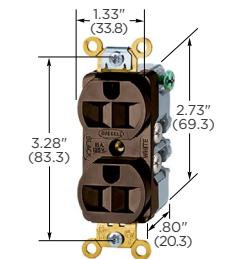

STRAIGHT BLADE DEVICES  
**HBL® Extra Heavy Duty Receptacles**

**B**  
SECTION

**15 and 20 Ampere, 125 Volts**

**HBL® Extra Heavy Duty Max Tamper-Resistant Receptacles**

Duplex	Color	Catalog Number	
Flush, nylon face, Tamper-Resistant, back and side wired.	Black	HBL5262BKTR	HBL5362BKTR
	Blue	HBL5262BLTR	HBL5362BLTR
	Brown	HBL5262TR	HBL5362TR
	Gray	HBL5262GYTR	HBL5362GYTR
	Ivory	HBL5262ITR	HBL5362ITR
	Light Almond	HBL5262LATR	HBL5362LATR
	Red	HBL5262RTR	HBL5362RTR
	White	HBL5262WTR	HBL5362WTR

**HBL5362I**

**HBL® Extra Heavy Duty Max Compact Receptacles**

Description	Color	Catalog Number	
<b>Duplex</b>			
Flush, nylon face, back and side wired.	Black	HBL5252BK	HBL5352BK
	Blue	—	HBL5352BL
	Brown	HBL5252	HBL5352
	Gray	HBL5252GY	HBL5352GY
	Ivory	HBL5252I	HBL5352I
	Red	HBL5252R	HBL5352R
	White	HBL5252W	HBL5352W
	On a 4 in. (101.6) round cover.	Brown	HBL5253
Flush, nylon face, side wired only.	Brown	HBL5242	HBL5342
	Gray	HBL5242GY	HBL5342GY
	Ivory	HBL5242I	HBL5342I
Ring terminal connection.	White	HBL5242W	HBL5342W
	Brown	HBL5242RT	HBL5342RT
<b>Single</b>			
Flush, side wired only.	Brown	HBL5251	—
	Ivory	HBL5251I	—
Panel mount 1.75 in. (44.5) centers.	Brown	HBL5258	HBL5358
	Ivory	HBL5258I	—
<b>Style Line® Decorator*</b>			
Flush, nylon face, back and side wired.	Black	HBL2152BK	HBL2162BK
	Brown	HBL2152	HBL2162
	Gray	HBL2152GY	HBL2162GY
	Ivory	HBL2152I	HBL2162I
	White	HBL2152WA	HBL2162WA
Isolated ground <sup>A</sup> .	Gray	—	IG2162GY
	Orange	IG2152	IG2162

**HBL5252**

**HBL5242**

**HBL5251**

**HBL2152**

Dimensions in Inches (mm)

Note: <sup>A</sup>See section O for additional information on isolated ground devices.  
\*Style Line Duplex devices are not Fed. Spec. Listed.  
See page B-53 for accessories.  
See section P for wallplates.