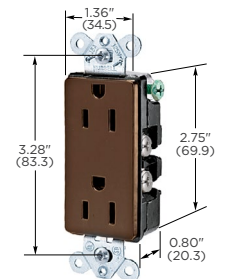

STRAIGHT BLADE DEVICES  
**HBL® Extra Heavy Duty Receptacles**

**B**  
SECTION

**15 and 20 Ampere, 125 Volts**

**HBL® Extra Heavy Duty Max Tamper-Resistant Receptacles**

Duplex	Color	Catalog Number	
Flush, nylon face, Tamper-Resistant, back and side wired.	Black	HBL5262BKTR	HBL5362BKTR
	Blue	HBL5262BLTR	HBL5362BLTR
	Brown	HBL5262TR	HBL5362TR
	Gray	HBL5262GYTR	HBL5362GYTR
	Ivory	HBL5262ITR	HBL5362ITR
	Light Almond	HBL5262LATR	HBL5362LATR
	Red	HBL5262RTR	HBL5362RTR
	White	HBL5262WTR	HBL5362WTR

**HBL5362I**

**HBL® Extra Heavy Duty Max Compact Receptacles**

Description	Color	Catalog Number	
<b>Duplex</b>			
Flush, nylon face, back and side wired.	Black	HBL5252BK	HBL5352BK
	Blue	—	HBL5352BL
	Brown	HBL5252	HBL5352
	Gray	HBL5252GY	HBL5352GY
	Ivory	HBL5252I	HBL5352I
	Red	HBL5252R	HBL5352R
	White	HBL5252W	HBL5352W
	On a 4 in. (101.6) round cover.	Brown	HBL5253
Flush, nylon face, side wired only.	Brown	HBL5242	HBL5342
	Gray	HBL5242GY	HBL5342GY
	Ivory	HBL5242I	HBL5342I
Ring terminal connection.	White	HBL5242W	HBL5342W
	Brown	HBL5242RT	HBL5342RT
<b>Single</b>			
Flush, side wired only.	Brown	HBL5251	—
	Ivory	HBL5251I	—
Panel mount 1.75 in. (44.5) centers.	Brown	HBL5258	HBL5358
	Ivory	HBL5258I	—
<b>Style Line® Decorator*</b>			
Flush, nylon face, back and side wired.	Black	HBL2152BK	HBL2162BK
	Brown	HBL2152	HBL2162
	Gray	HBL2152GY	HBL2162GY
	Ivory	HBL2152I	HBL2162I
	White	HBL2152WA	HBL2162WA
Isolated ground <sup>A</sup> .	Gray	—	IG2162GY
	Orange	IG2152	IG2162

**HBL5252**

**HBL5242**

**HBL5251**

**HBL2152**

Dimensions in Inches (mm)

Note: <sup>A</sup>See section O for additional information on isolated ground devices.  
\*Style Line Duplex devices are not Fed. Spec. Listed.  
See page B-53 for accessories.  
See section P for wallplates.