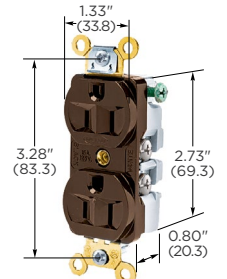

STRAIGHT BLADE DEVICES  
**HBL® Extra Heavy Duty Receptacles**

**B**  
SECTION

**15 and 20 Ampere, 125 Volts**

**HBL® Extra Heavy Duty Max Tamper-Resistant Receptacles**

Duplex	Color	Catalog Number	
Flush, nylon face, Tamper-Resistant, back and side wired.	Black	HBL5262BKTR	HBL5362BKTR
	Blue	HBL5262BLTR	HBL5362BLTR
	Brown	HBL5262TR	HBL5362TR
	Gray	HBL5262GYTR	HBL5362GYTR
	Ivory	HBL5262ITR	HBL5362ITR
	Light Almond	HBL5262LATR	HBL5362LATR
	Red	HBL5262RTR	HBL5362RTR
	White	HBL5262WTR	HBL5362WTR

**HBL5362I**

**HBL® Extra Heavy Duty Max Compact Receptacles**

Description	Color	Catalog Number	
<b>Duplex</b>			
Flush, nylon face, back and side wired.	Black	HBL5252BK	HBL5352BK
	Blue	—	HBL5352BL
	Brown	HBL5252	HBL5352
	Gray	HBL5252GY	HBL5352GY
	Ivory	HBL5252I	HBL5352I
	Red	HBL5252R	HBL5352R
	White	HBL5252W	HBL5352W
	On a 4 in. (101.6) round cover.	Brown	HBL5253
Flush, nylon face, side wired only.	Brown	HBL5242	HBL5342
	Gray	HBL5242GY	HBL5342GY
	Ivory	HBL5242I	HBL5342I
Ring terminal connection.	White	HBL5242W	HBL5342W
	Brown	HBL5242RT	HBL5342RT
<b>Single</b>			
Flush, side wired only.	Brown	HBL5251	—
	Ivory	HBL5251I	—
Panel mount 1.75 in. (44.5) centers.	Brown	HBL5258	HBL5358
	Ivory	HBL5258I	—
<b>Style Line® Decorator*</b>			
Flush, nylon face, back and side wired.	Black	HBL2152BK	HBL2162BK
	Brown	HBL2152	HBL2162
	Gray	HBL2152GY	HBL2162GY
	Ivory	HBL2152I	HBL2162I
	White	HBL2152WA	HBL2162WA
Isolated ground <sup>A</sup> .	Gray	—	IG2162GY
	Orange	IG2152	IG2162

**HBL5252**

**HBL5242**

**HBL5251**

**HBL2152**

Dimensions in Inches (mm)

Note: <sup>A</sup>See section O for additional information on isolated ground devices.  
\*Style Line Duplex devices are not Fed. Spec. Listed.  
See page B-53 for accessories.  
See section P for wallplates.