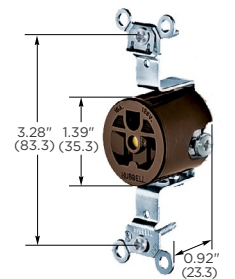

STRAIGHT BLADE DEVICES  
**HBL® Extra Heavy Duty Receptacles**

**B**  
SECTION

**15 and 20 Ampere, 125 Volts**

**HBL® Extra Heavy Duty Max Tamper-Resistant Receptacles**

Duplex	Color	Catalog Number	
Flush, nylon face, Tamper-Resistant, back and side wired.	Black	HBL5262BKTR	HBL5362BKTR
	Blue	HBL5262BLTR	HBL5362BLTR
	Brown	HBL5262TR	HBL5362TR
	Gray	HBL5262GYTR	HBL5362GYTR
	Ivory	HBL5262ITR	HBL5362ITR
	Light Almond	HBL5262LATR	HBL5362LATR
	Red	HBL5262RTR	HBL5362RTR
	White	HBL5262WTR	HBL5362WTR

**HBL5362I**

**HBL® Extra Heavy Duty Max Compact Receptacles**

Description	Color	Catalog Number	
<b>Duplex</b>			
Flush, nylon face, back and side wired.	Black	HBL5252BK	HBL5352BK
	Blue	—	HBL5352BL
	Brown	HBL5252	HBL5352
	Gray	HBL5252GY	HBL5352GY
	Ivory	HBL5252I	HBL5352I
	Red	HBL5252R	HBL5352R
	White	HBL5252W	HBL5352W
	On a 4 in. (101.6) round cover.	Brown	HBL5253
Flush, nylon face, side wired only.	Brown	HBL5242	HBL5342
	Gray	HBL5242GY	HBL5342GY
	Ivory	HBL5242I	HBL5342I
Ring terminal connection.	White	HBL5242W	HBL5342W
	Brown	HBL5242RT	HBL5342RT
<b>Single</b>			
Flush, side wired only.	Brown	HBL5251	—
	Ivory	HBL5251I	—
Panel mount 1.75 in. (44.5) centers.	Brown	HBL5258	HBL5358
	Ivory	HBL5258I	—
<b>Style Line® Decorator*</b>			
Flush, nylon face, back and side wired.	Black	HBL2152BK	HBL2162BK
	Brown	HBL2152	HBL2162
	Gray	HBL2152GY	HBL2162GY
	Ivory	HBL2152I	HBL2162I
	White	HBL2152WA	HBL2162WA
Isolated ground <sup>A</sup> .	Gray	—	IG2162GY
	Orange	IG2152	IG2162

**HBL5252**

**HBL5242**

**HBL5251**

**HBL2152**

Dimensions in Inches (mm)

Note: <sup>A</sup>See section O for additional information on isolated ground devices.  
\*Style Line Duplex devices are not Fed. Spec. Listed.  
See page B-53 for accessories.  
See section P for wallplates.