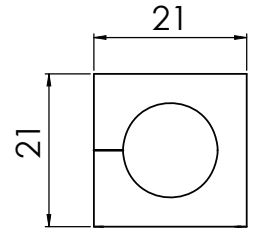

KT

Grommets, small, single

1

Description	Type	Order No gray	Order No black	Clamping range	PU
-------------	------	------------------	-------------------	----------------	----

Product Description

Cable grommets KT small are used with the following cable entry frames:

KEL-U/KEL-ER/KEL (8 - 34) | KVT (38 - 42)

The model range KT small is designed for cable diameters from 2 to 17 mm.

Assembly Note

When installing the grommets, the flat side should be facing the middle of the frame. This allows the flat sides of adjacent grommets to match up and provide a secure seal.