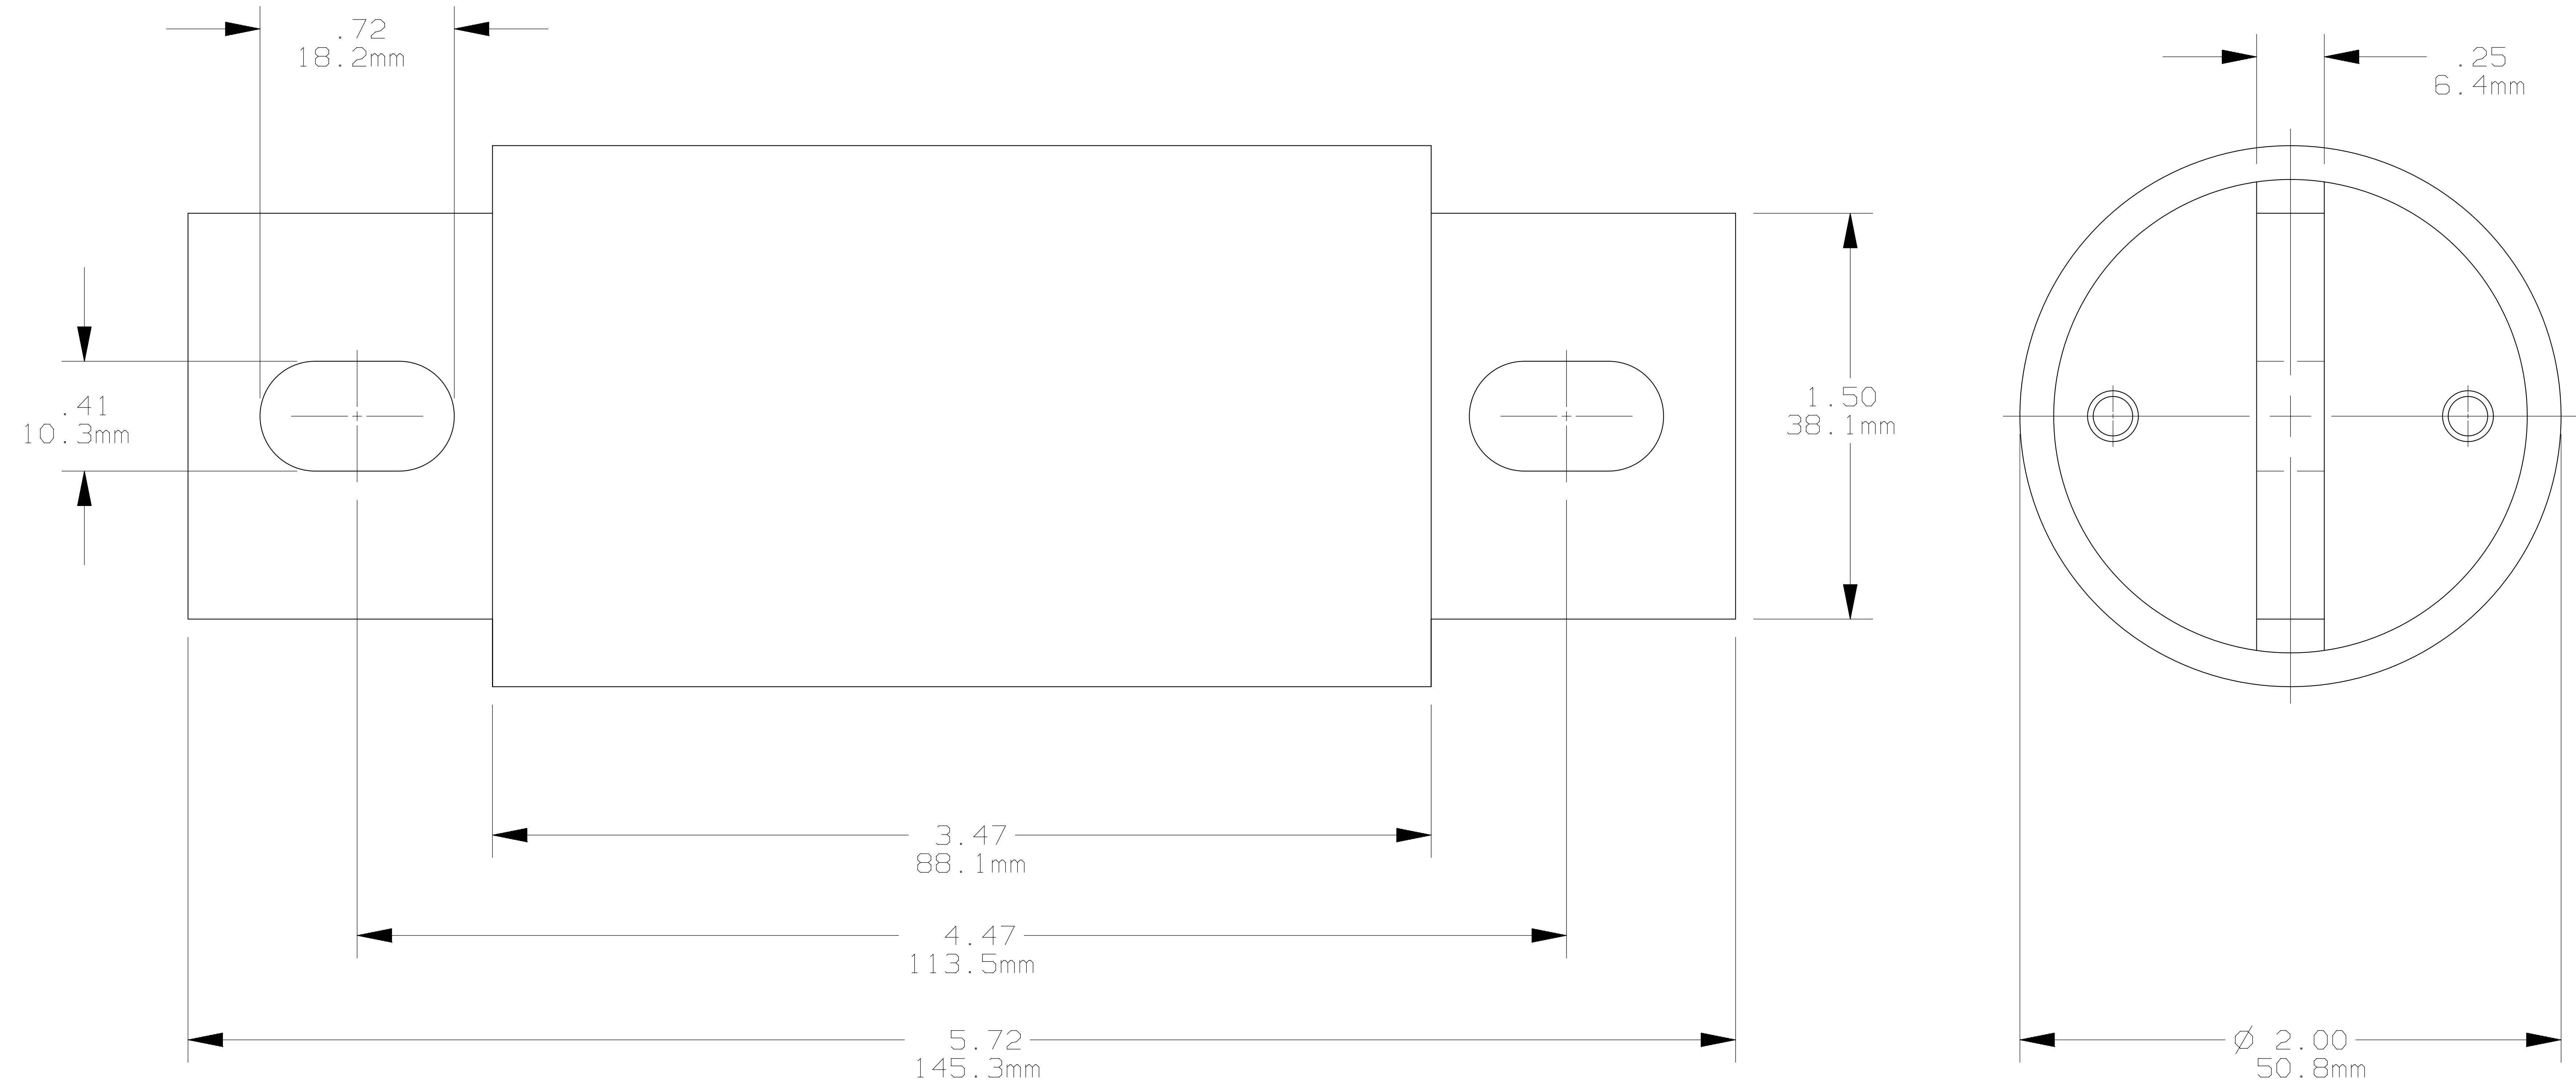

REV	DATE	ECO	DESCRIPTION	BY	CK	APP
N	2-13-06	NA	REDRAWN-WAS ON 16209 REV M	LDB	NA	NA

MERSEN USA NEWBURYPORT-MA, LLC  
 374 MERRIMAC STREET  
 NEWBURYPORT, MA 01950

A100P(225-400)-4

OUTLINE DIMENSIONS  
 NOT TO BE USED FOR PRODUCTION

PRODUCT MANAGER

DESIGN ENGINEER

FORM 101

SIGN:  
 DATE:

SIGN:  
 DATE:

225-400A      1000V

701282