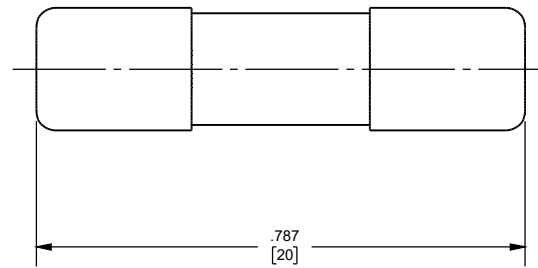

REV.	DATE	ECO	DESCRIPTION	BY	CK	APP
-	9/12/2011	N/A	INITIAL RELEASE	GDR	N/A	N/A
B	8/26/2022	16980	REDRAWN FROM CADRA	YF	N/A	SEE ECO

OUTLINE DIMENSIONS
NOT TO BE USED FOR PRODUCTION

DIMENSIONS IN []
ARE MILLIMETERS

<i>Approval stage / Etat d'approbation:</i>		Product Class:/ Product Type: MINIATURE FUSES	
		Product amp rating:/ Voltage rating: 1/32-10A 250V	
<i>Initial ECO / ECO intiale:</i>		Title / Titre: GDG, GDG-MSC GLASS FUSE	
<i>Draw by / Dessiné par:</i>		<i>Date :</i>	
<i>Checked by / Vérifié par:</i>		<i>Date :</i>	
Electrical Power 374 MERRIMAC STREET NEWBURYPORT, MA 01950		<i>Éch / Scale :</i> 4:1 <i>Format / Size :</i> A	
		<i>Part / Article:</i> 701799	
		<i>Page :</i> 1/1	
		MERSEN	