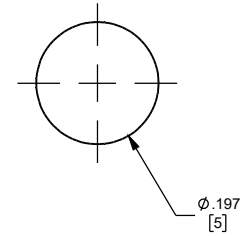

REV.	DATE	ECO	DESCRIPTION	BY	CK	APP
-	9/12/2011	N/A	INITIAL RELEASE	GDR	N/A	N/A
B	8/26/2022	16980	REDRAWN FROM CADRA	YF	N/A	SEE ECO

OUTLINE DIMENSIONS
NOT TO BE USED FOR PRODUCTION

DIMENSIONS IN []
ARE MILLIMETERS

<i>Approval stage / Etat d'approbation:</i>		Product Class:/ Product Type: MINIATURE FUSES	
		Product amp rating:/ Voltage rating: 1/32-10A 250V	
<i>Initial ECO / ECO intiale:</i>		Title / Titre: GDG, GDG-MSC GLASS FUSE	
<i>Draw by / Dessiné par:</i>		<i>Date :</i>	
<i>Checked by / Vérifié par:</i>		<i>Date :</i>	
Electrical Power 374 MERRIMAC STREET NEWBURYPORT, MA 01950		<i>Éch / Scale :</i> 4:1 <i>Format / Size :</i> A	
		<i>Part / Article:</i> 701799	
		<i>Page :</i> 1/1	
		MERSEN	