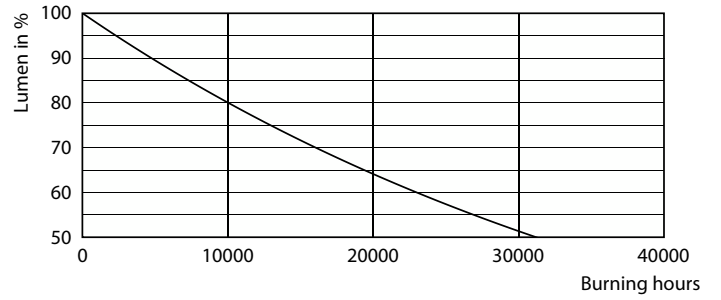

LED BR30

Lifetime

Life Expectancy Diagram - 7.2BR30/COR/950/P/E26/DIM 6/1FB T20

Lumen Maintenance Diagram - 7.2BR30/COR/950/P/E26/DIM 6/1FB T20