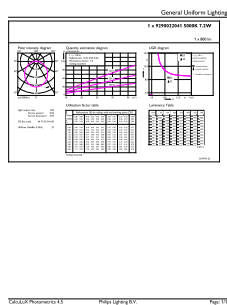

Photometric data

General uniform lighting - 7.2BR30/COR/950/P/E26/DIM 6/1FB T20