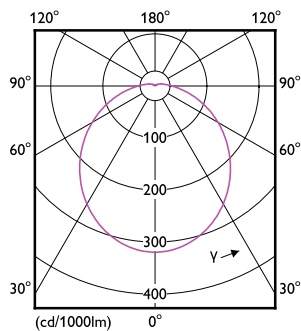

Photometric data

Light Distribution Diagram - 7.2BR30/COR/950/P/E26/DIM 6/1FB T20