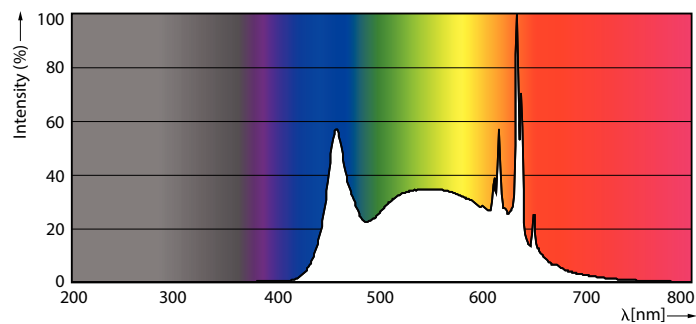

Spectral Power Distribution Colour - 7.2BR30/COR/950/P/E26/DIM 6/1FB T20