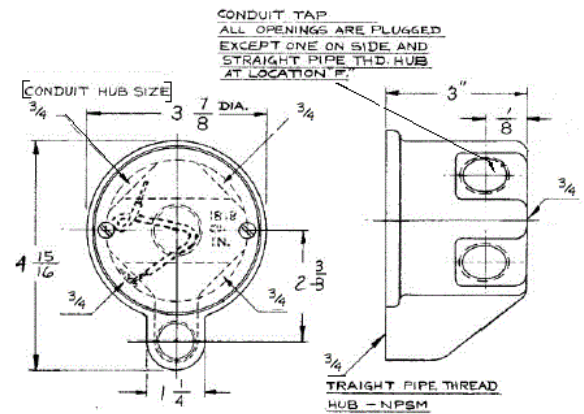

# HUBBELL

**Ordering Information**

Description	Material	UPC	Catalog Number
Theatre Seating Floor	Cast Iron/Steel	783585113708	F3185

**Specifications**

Accessory Type	Theatre Seating Box
Cubic Capacity	18.80 (380 cm <sup>3</sup> )

**Online Resources**

Customer Use Drawing  
eCatalog

Dimensions in Inches (mm)

Hubbell Wiring Device-Kellems • Hubbell Incorporated (Delaware) • 40 Waterview Drive • Shelton, CT 06484

Phone (800) 288-6000 • Fax (800) 255-1031 • Specifications subject to change without notice.