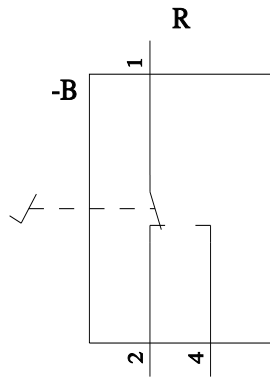

L	1	⊕ 6	YE = Yellow
	2	⊕ 7	GN = Green
	4	⊕ 5	OR = Orange
R	1	⊕ 3	BN = Brown
	2	⊕ 2	BK = Black
	4	⊕ 4	RD = Red

last modified:

4/2/2025