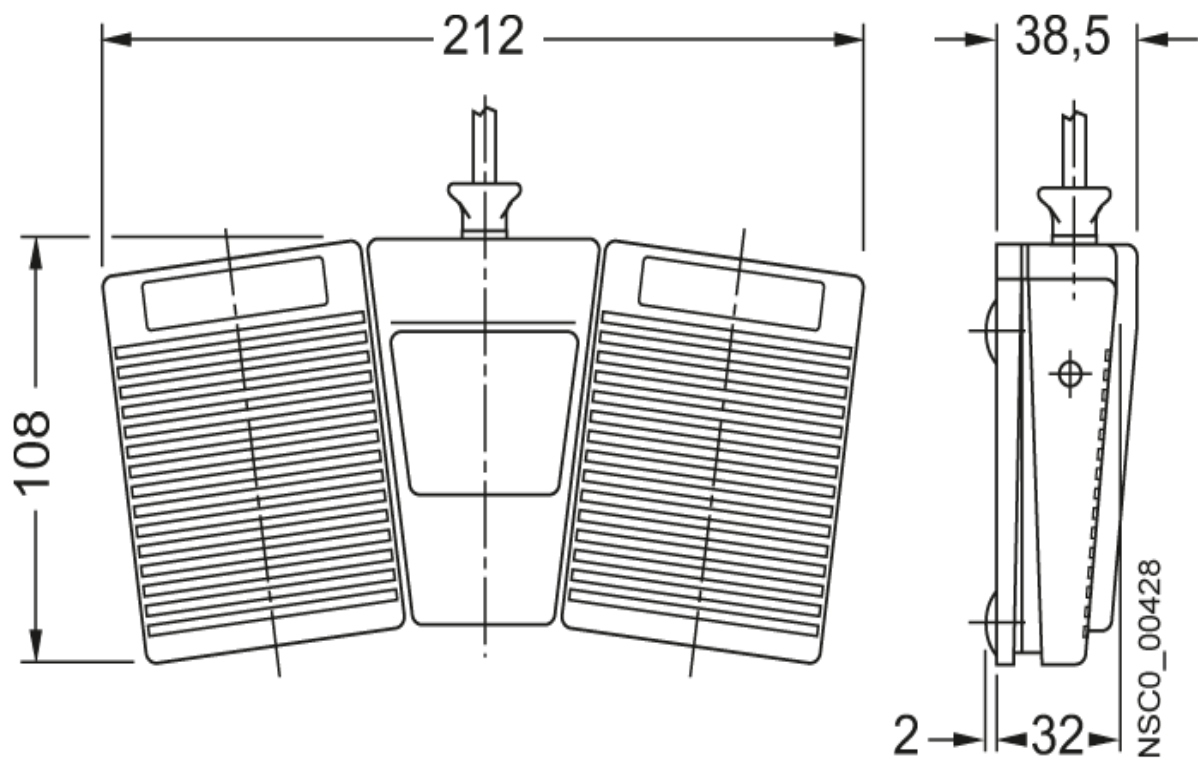

[Confirmation](#)

[Environmental Con-
firmations](#)

Further information

Information on the packaging

<https://support.industry.siemens.com/cs/ww/en/view/109813875>

Information- and Downloadcenter (Catalogs, Brochures,...)

<https://www.siemens.com/ic10>

Industry Mall (Online ordering system)

<https://mall.industry.siemens.com/mall/en/en/Catalog/product?mlfb=3SE3934-5CB20>

Cax online generator

<http://support.automation.siemens.com/WW/CAXorder/default.aspx?lang=en&mlfb=3SE3934-5CB20>

Service&Support (Manuals, Certificates, Characteristics, FAQs,...)

<https://support.industry.siemens.com/cs/ww/en/ps/3SE3934-5CB20>

Image database (product images, 2D dimension drawings, 3D models, device circuit diagrams, EPLAN macros, ...)

<http://www.automation.siemens.com/bilddb/cax_de.aspx?mlfb=3SE3934-5CB20&lang=en>