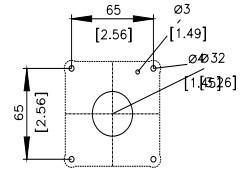

last modified:

4/3/2025