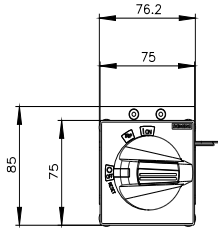

last modified:

4/3/2025