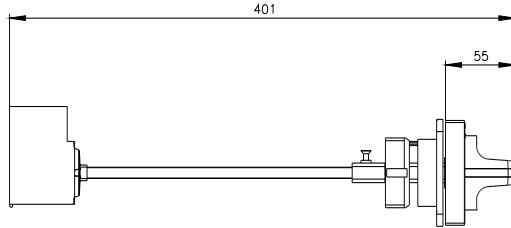

last modified:

4/3/2025