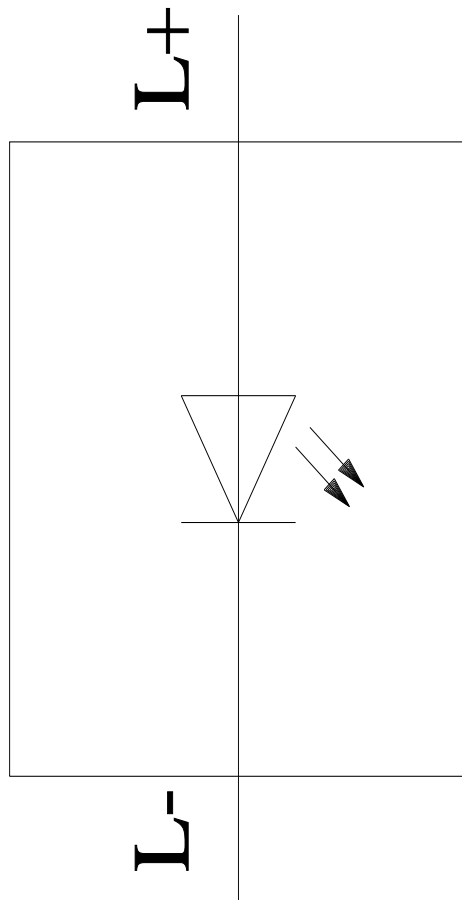

last modified:

4/3/2025