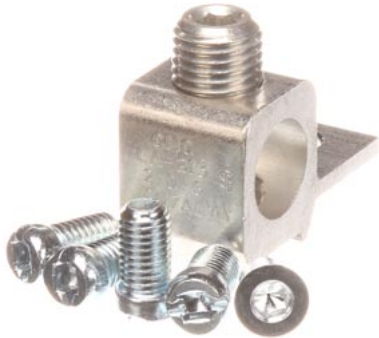

Siemens Low Voltage Residential Specialty Load Centers: Lug Kits. Neutral lug with bond tab.

General technical data	
suitability for operation	Residential
Model	
product brand name	Siemens
product sub brand name	Load Centers
Mechanical Design	
depth [in]	235.01 in