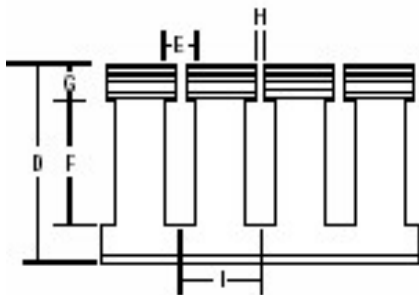

**Features**

Wide fingers and slots increase rigidity and enable insertion of bundles. V-Shaped slot lead-in enables easier and faster wire installation. Rounded edges keep hands and wires free of abrasion.

Non-slip cover does not slide easily and resists vibration. Flush cover attaches flush with sidewall for finished look.

Dual score lines are designed to yield clean breakoffs at the base of the slot and the duct. Versatile North American and DIN Standard mounding holes enables same duct for multiple applications.

**General**

Style	Wide Slot
Nominal Width (inches)	2
Nominal Height (inches)	2
Material	Rigid PVC
Color	Gray
Adhesive-Backed	No
Mounting Holes	Yes

**Dimension Information**

Length (feet)	6
Width (inches)	2.25
Height (inches)	2.19
A (inches)	2.25
B (inches)	2.19
C (inches)	2.25
D (inches)	2.03
E (inches)	0.30
F (inches)	1.36
G (inches)	0.30
H (inches)	0.10
I (inches)	0.80