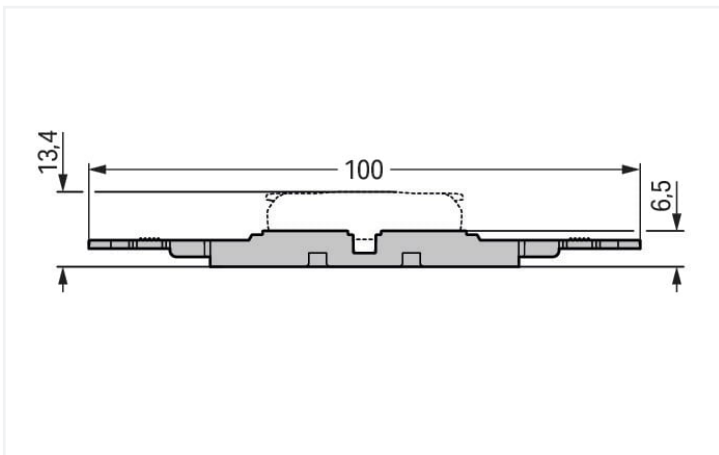

Data Sheet | Item Number: 221-2501

Mounting carrier with strain relief; 1-way; for inline splicing connector with lever; for screw mounting; gray

<https://www.wago.com/221-2501>

Color: ■ gray

Physical data	
Width	11.8 mm / 0.465 inches
Height from the surface	6.5 mm / 0.256 inches
Depth	100 mm / 3.937 inches

Mechanical data	
Design	1-way
Mounting type	Screw mount

Material data	
Note (material data)	Information on material specifications can be found here
Color	gray
Fire load	0.067 MJ
Weight	2.2 g

Commercial data	
ETIM 9.0	EC002848
ETIM 8.0	EC002848
PU (SPU)	25 (5) pcs
Packaging type	Box
Country of origin	CN
GTIN	4066966119824
Customs tariff number	39269097900

Item No.: 209-123

Mounting foot with screw; can be screwed on terminal blocks with fixing flange; 6.4 mm wide; gray

Item No.: 209-120

Mounting foot; can be snapped on terminal blocks with snap-in mounting foot; for mounting on relay-modules; 6.4 mm wide; gray

1.1.2 Marking

1.1.2.1 Marking strip

Item No.: 210-834

Marking strips; on reel; 5 mm wide; plain; Self-adhesive; white

Installation Notes

Installation

Place the inline splicing connector on the carrier in front of the mounting position.