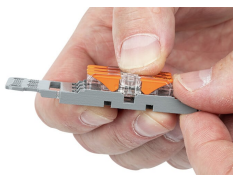

Item No.: 209-123

Mounting foot with screw; can be screwed on terminal blocks with fixing flange; 6.4 mm wide; gray

Item No.: 209-120

Mounting foot; can be snapped on terminal blocks with snap-in mounting foot; for mounting on relay-modules; 6.4 mm wide; gray

1.1.2 Marking

1.1.2.1 Marking strip

Item No.: 210-834

Marking strips; on reel; 5 mm wide; plain; Self-adhesive; white

Installation Notes

Installation

Place the inline splicing connector on the carrier in front of the mounting position.

Push the connector to the center position until it snaps into place.

Mounting carrier without strain relief – snapped onto DIN-rail

Various combinations of 1- to 5-connector mounting carriers are possible via side-by-side latching mechanism.