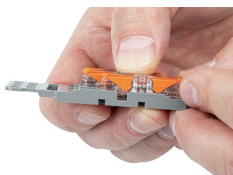

Item No.: 209-123

Mounting foot with screw; can be screwed on terminal blocks with fixing flange; 6.4 mm wide; gray

Item No.: 209-120

Mounting foot; can be snapped on terminal blocks with snap-in mounting foot; for mounting on relay-modules; 6.4 mm wide; gray

1.1.2 Marking

1.1.2.1 Marking strip

Item No.: 210-834

Marking strips; on reel; 5 mm wide; plain; Self-adhesive; white

Installation Notes

Installation

Place the inline splicing connector on the carrier in front of the mounting position.

Push the connector to the center position until it snaps into place.

Mounting carrier without strain relief – snapped onto DIN-rail

Various combinations of 1- to 5-connector mounting carriers are possible via side-by-side latching mechanism.