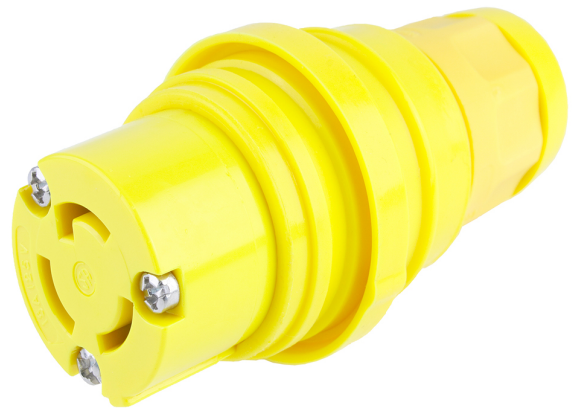

Part Number : [1301460103](#)

Product Description : Watertite Extreme Connector for Male Receptacle with Locking Blade, 2 Pole/3 Wire, NEMA L5-15, 125V, F2, Silicone Husk

Series Number : 130146

Status : Active

Product Category : Wiring Devices

Engineering Number : 25W47MB

Documents & Resources

Drawings

[Drawing 1301460103_sd.pdf](#)

3D Models and Design Files

[3D Model 1301460103_stp.zip](#)

Product Environment Compliance

Compliance

GADSL/IMDS	Not Relevant
China RoHS	Not Reviewed per SJ/T 11365-2006
EU ELV	Not Relevant
Low-Halogen Status	Not Reviewed per IEC 61249-2-21
REACH SVHC	Not Reviewed per D(2023)3788-DC (14 Jun 2023)
EU RoHS	Not Reviewed per EU 2015/863

[Multiple Part Product Compliance Statements](#)

- Eu RoHS
- REACH SVHC
- Low-Halogen

[Multiple Part Industry Compliance Documents](#)

- IPC 1752A Class C
- IPC 1752A Class D