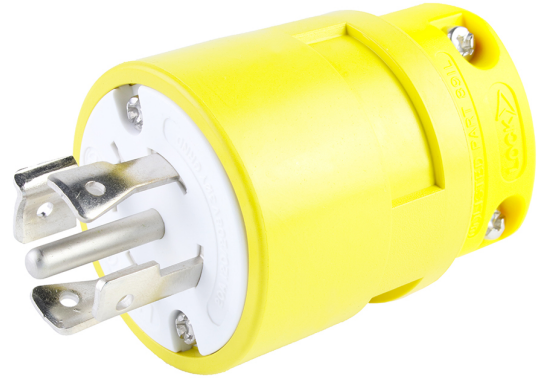

Part Number : 1301420014

Product Description : Super-Safeway Plug with Locking Blade, 4 Pole/5 Wire, NEMA L21-20, 3ø 208V

Series Number : 130142

Status : Active

Product Category : Wiring Devices

Engineering Number : 2681

- Eu RoHS
- REACH SVHC
- Low-Halogen

Multiple Part Industry Compliance Documents

- IPC 1752A Class C
- IPC 1752A Class D
- Molex Product Compliance Declaration
- IEC-62474
- chemSHERPA (xml)

EU RoHS Certificate of Compliance

Part Details

General

Status	Active
--------	--------

Category	Wiring Devices
Series	130142
Description	Super-Safeway Plug with Locking Blade, 4 Pole/5 Wire, NEMA L21-20, 3Ø 208V
IP Rating	N/A
NEMA Configuration	NEMA L21-20
Product Family	Heavy-Duty Industrial Wiring Devices
Product Name	Super-Safeway
Specialty	N/A
Type	Plug
UPC	78678870564

Agency

CSA	LR6837
UL	E10176

Electrical

Current - Maximum per Contact	20.0A
GFCI	No
Voltage - Maximum	3Ø 208V

Physical

Cord Type	N/A
Flange	No
Flip Lid	No
Gender	Male
Length	N/A
Lighted Connector	No
Locking Blade	Yes
Poles	4-pole/5-wire
Receptacle Type	N/A